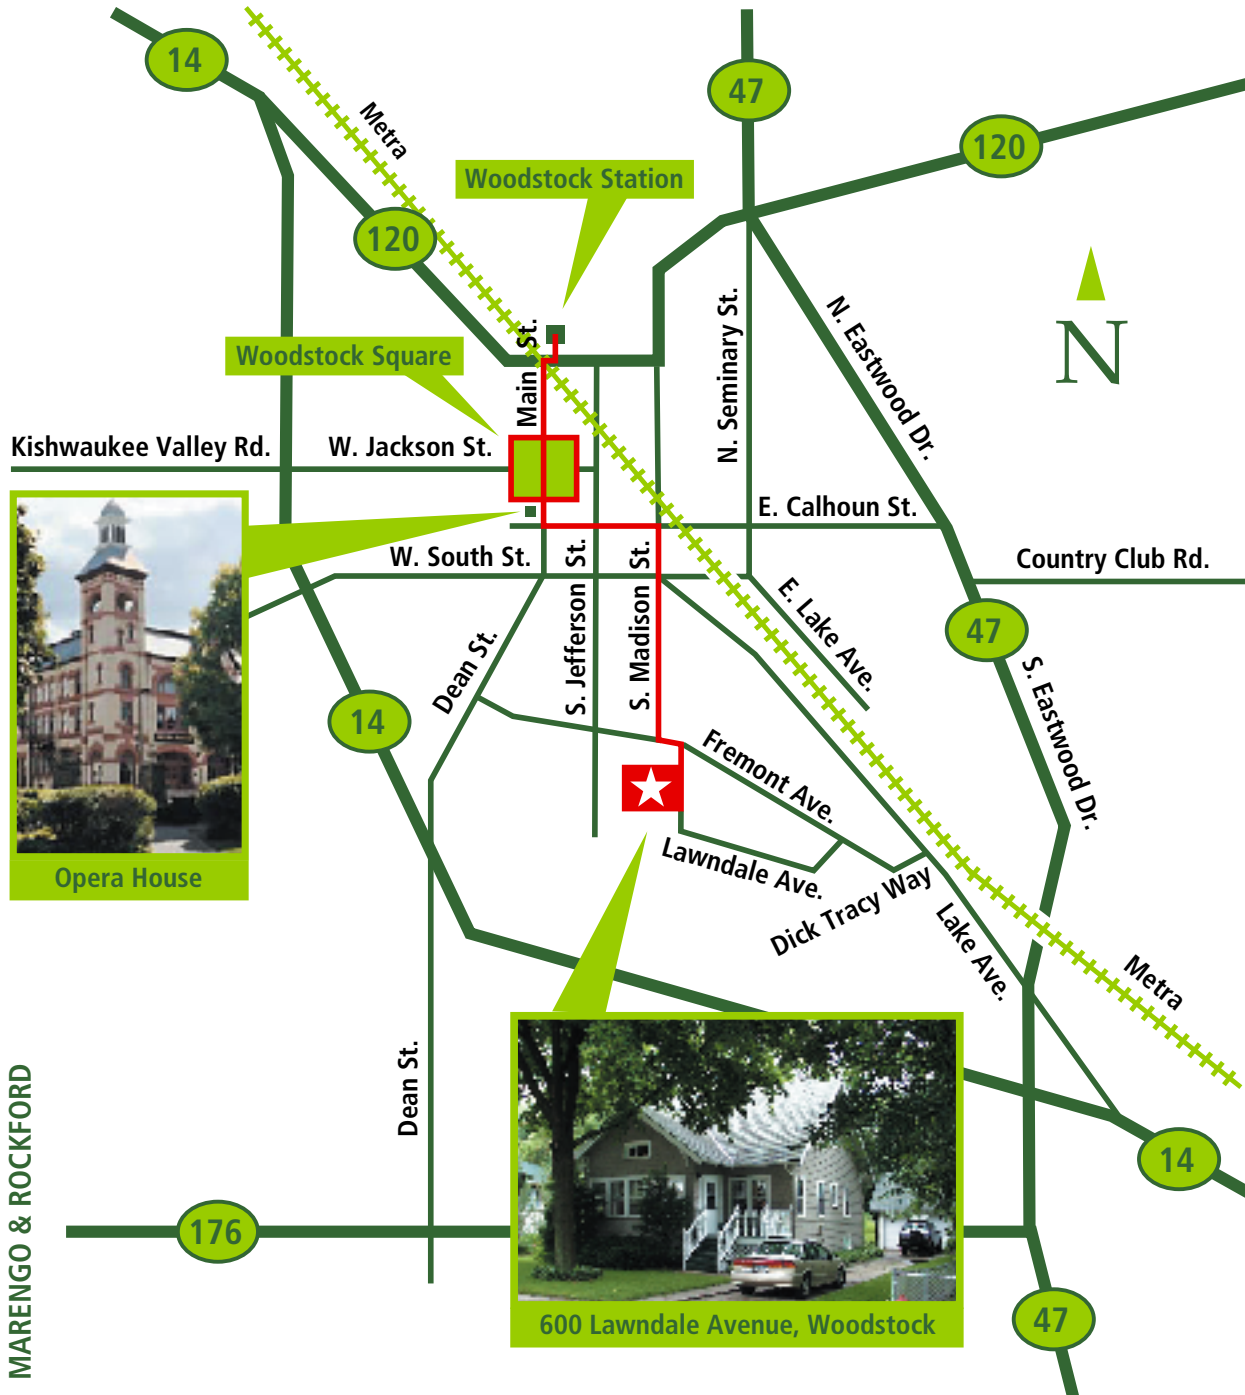

Directions

600 Lawndale Avenue • Woodstock, Illinois

HARVARD & DELAVAN

HEBRON & LAKE GENEVA

MCHENRY & GRAYSLAKE

BULL VALLEY

CRYSTAL LAKE & NW SUBURBS

— Route for walking from Woodstock Square and train station

HUNTLEY, I-90 & CHICAGO